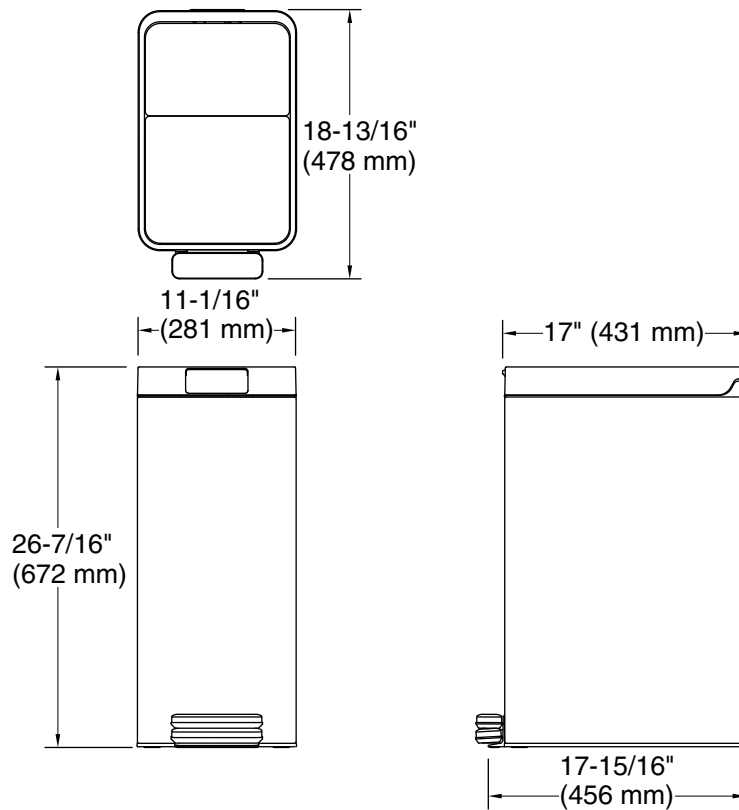

Features

- Hands-free operation with durable metal foot pedal
- Bifold lid slides open, folding to tent at back of can, slowly flattening to close
- To lock lid in open position, press against bottom of tented panel; pull to release
- Quiet-Close™ lid closes gently and silently
- Designed to fit any brand of 13-gallon (49-liter) trash bag
- Compact design fits in tight places
- Space-saving profile fits snugly against wall or cabinets
- Hinge design protects wall from scuffs
- Fingerprint-resistant finish stays clean longer
- Raised liner and rotating, locking rim for easy bag changes
- Removable plastic liner is easy to clean
- For regular cleaning, use a damp microfiber cloth. Do not use cleaners or abrasives

Technical Information

All product dimensions are nominal.

Material: Stainless Steel, Plastic